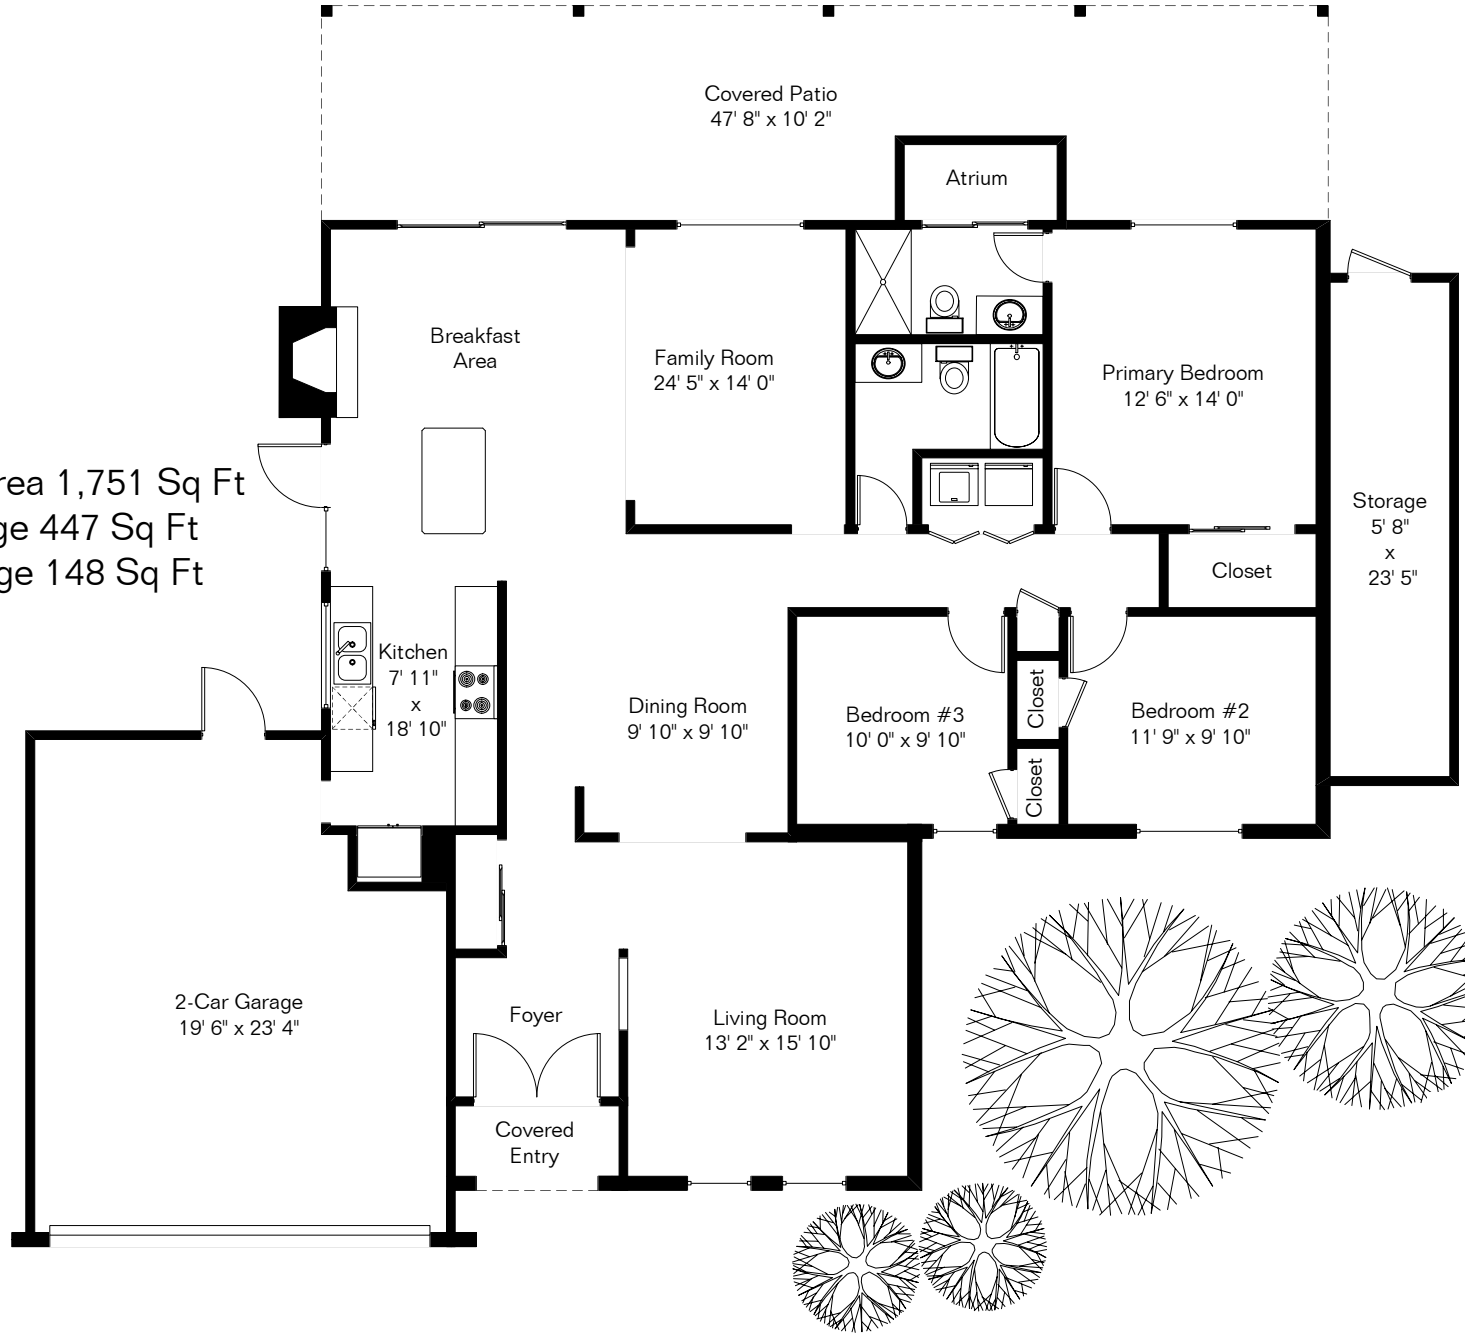

The square footages and room size information are deemed to be reliable but are not guaranteed and should be independently verified. This drawing is for marketing purposes only.

# 694 N Colette Circle

Pool Area

Spa Area

Living Area 1,751 Sq Ft  
Garage 447 Sq Ft  
Storage 148 Sq Ft

Site Visit June 2022  
0 ft. 6 ft. 10 ft. 20 ft.  
Copyright 2022 Floor Plans First! LLC  
All Rights Reserved.